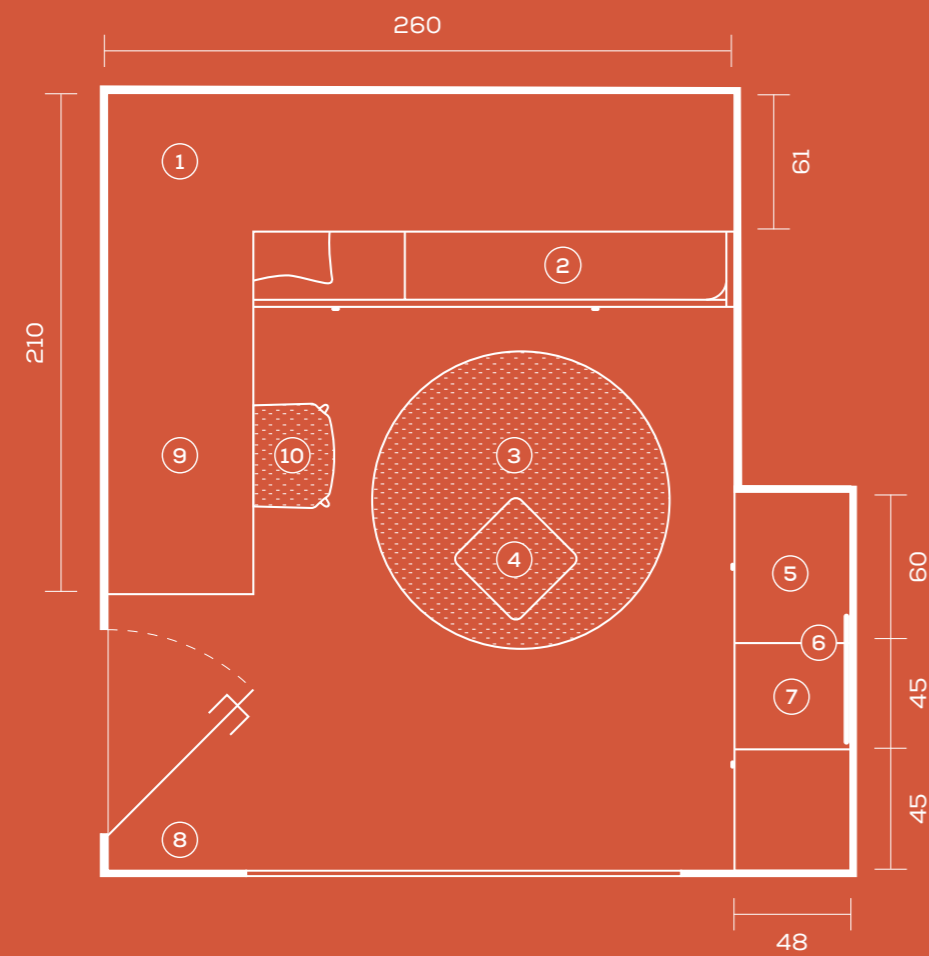

SPACE 26^x

^x
Dimensioni stanza
Room dimensions in cm
310 x 332

1. ponte battente ad angolo / hinged door corner bridging unit	3. tappeto / rug Sketch	6. specchio / mirror Window	9. scrivania sagomata / shaped desk
2. letto attrezzato / equipped bed	4. pouf / ottoman Iori	7. elemento / unit Jack	10. sedia / chair Pod
	5. basi contenitore / base storage units	8. carta da parati / wallpaper Galaxy beige	

Chi vive qui? Celeste.
Who lives here? Celeste.