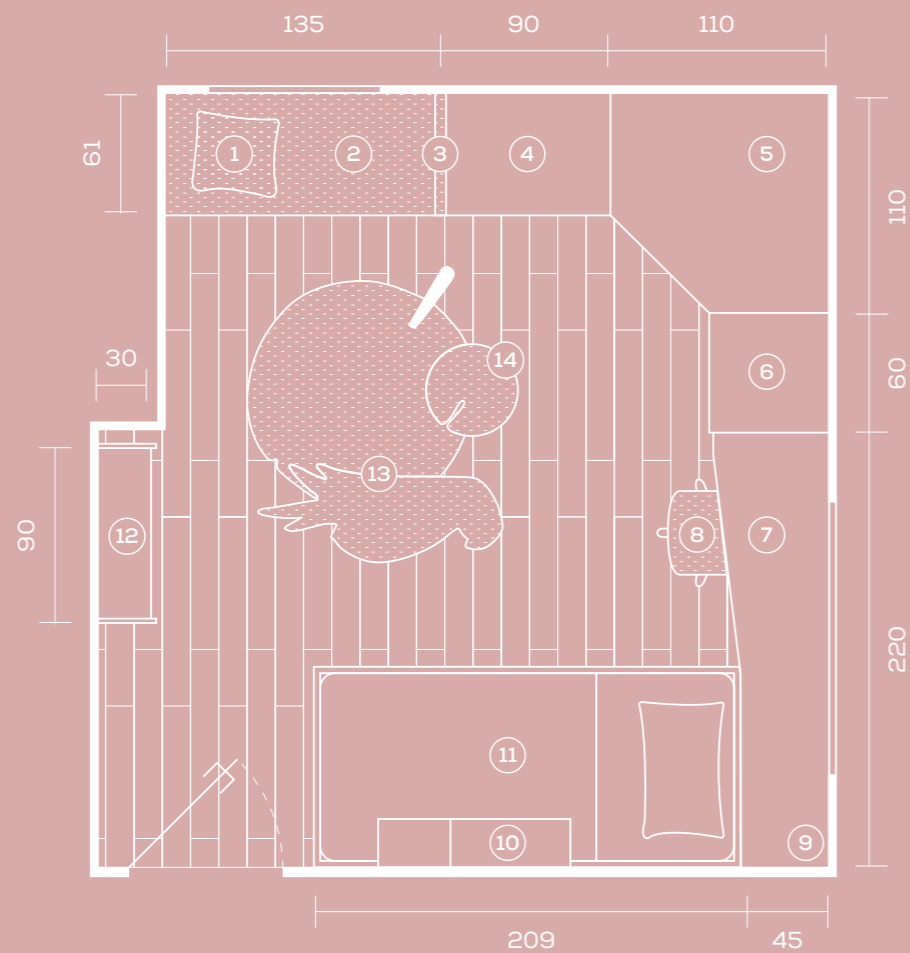

SPACE 7 ^x

^x
Dimensioni stanza
Room dimensions in cm
372 x 396

1.
cuscini / cushions **Tinny**

2.
sedile imbottito / padded seat +
basi contenitore / base
storage units

3.
terminale / end unit **Pann**

4.
armadio battente /
hinged door wardrobe

5.
angolo spogliatoio /
corner walk-in closet

6.
terminale / end unit **Den**

7.
scrivania sagomata /
shaped desk

8.
sedia / chair **Pod**

9.
carta da parati /
wallpaper **Crossy orange**

10.
casellari / wall units **Cloud**

11.
letto attrezzato / equipped bed

12.
mensola / shelf **Poppy**

13.
tappeti / rugs **Parrot + Apple**

14.
pouf / ottoman **Noel**

rosa

bianco

nocciolo

legno
naturale

Peck
T125

Peck
T128

Braid
T225

Chi vive qui? Dora.
Who lives here? Dora.