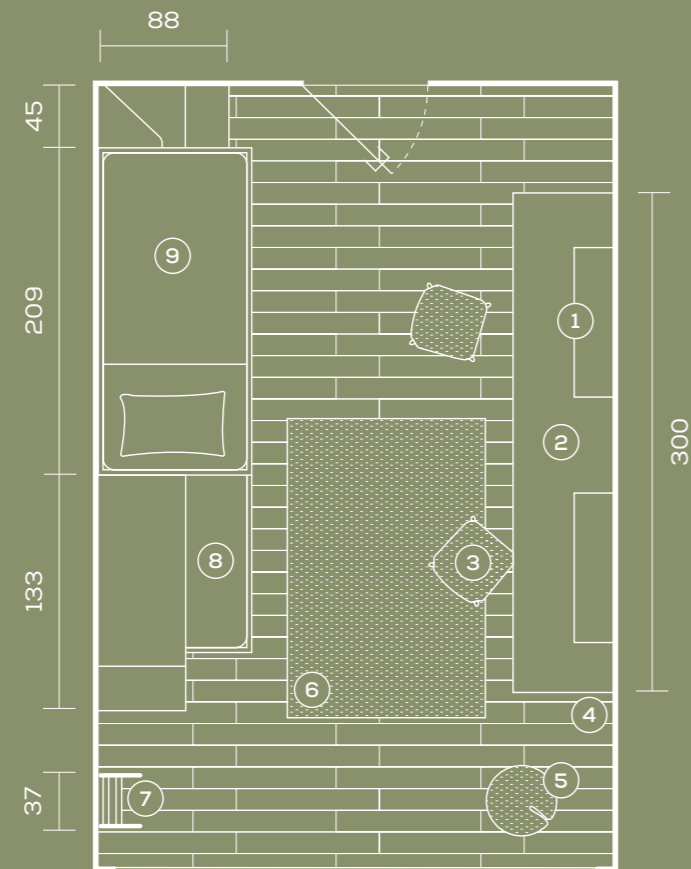

SPACE 17 ^x

^x
Dimensioni stanza
Room dimensions in cm
320 x 550

1.
casellari / wall units **Boxy**

2.
scrivania sagomata /
shaped desk

3.
sedie / chairs **Tak**

4.
carta da parati /
wallpaper **Od**

5.
pouf / ottoman **Noel**

6.
tappeto / rug **Stars beige**

7.
scaletta / ladder **Flatty**

8.
letto attrezzato / equipped bed

9.
soppalco scorrevole / sliding
loft bed **Skid**

Chi vive qui? **Ettore e Zeno.**
Who lives here? **Ettore and Zeno.**