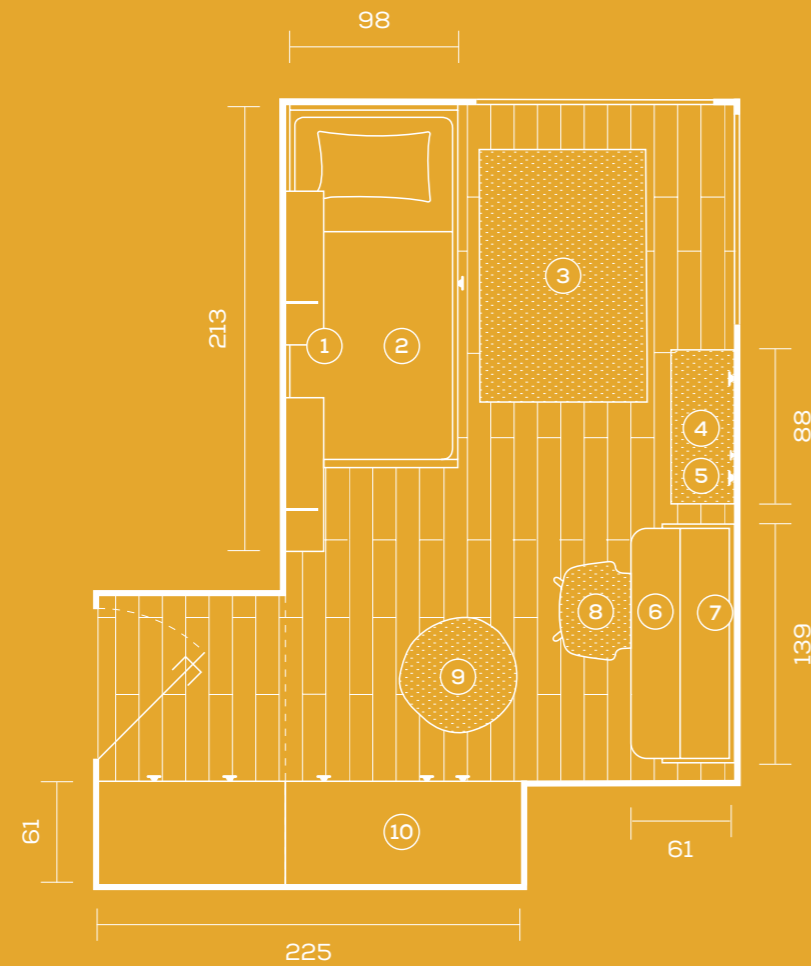

SPACE 8^x

✕
Dimensioni stanza
Room dimensions in cm
450 x 510

1. casellari / wall units Lippy	4. cassapanca / chest Pank	6. scrivania / desk Leo	9. pouf / floor cushion Disco
2. letto / bed Pablo	5. pomoli appendiabiti / clothes hanger knobs Woody	7. sticker / stickers Arctic	10. armadio battente / hinged door wardrobe
3. tappeto / rug Whale	8. sedia / chair Leaf		

Chi vive qui? Salvatore.
Who lives here? Salvatore.