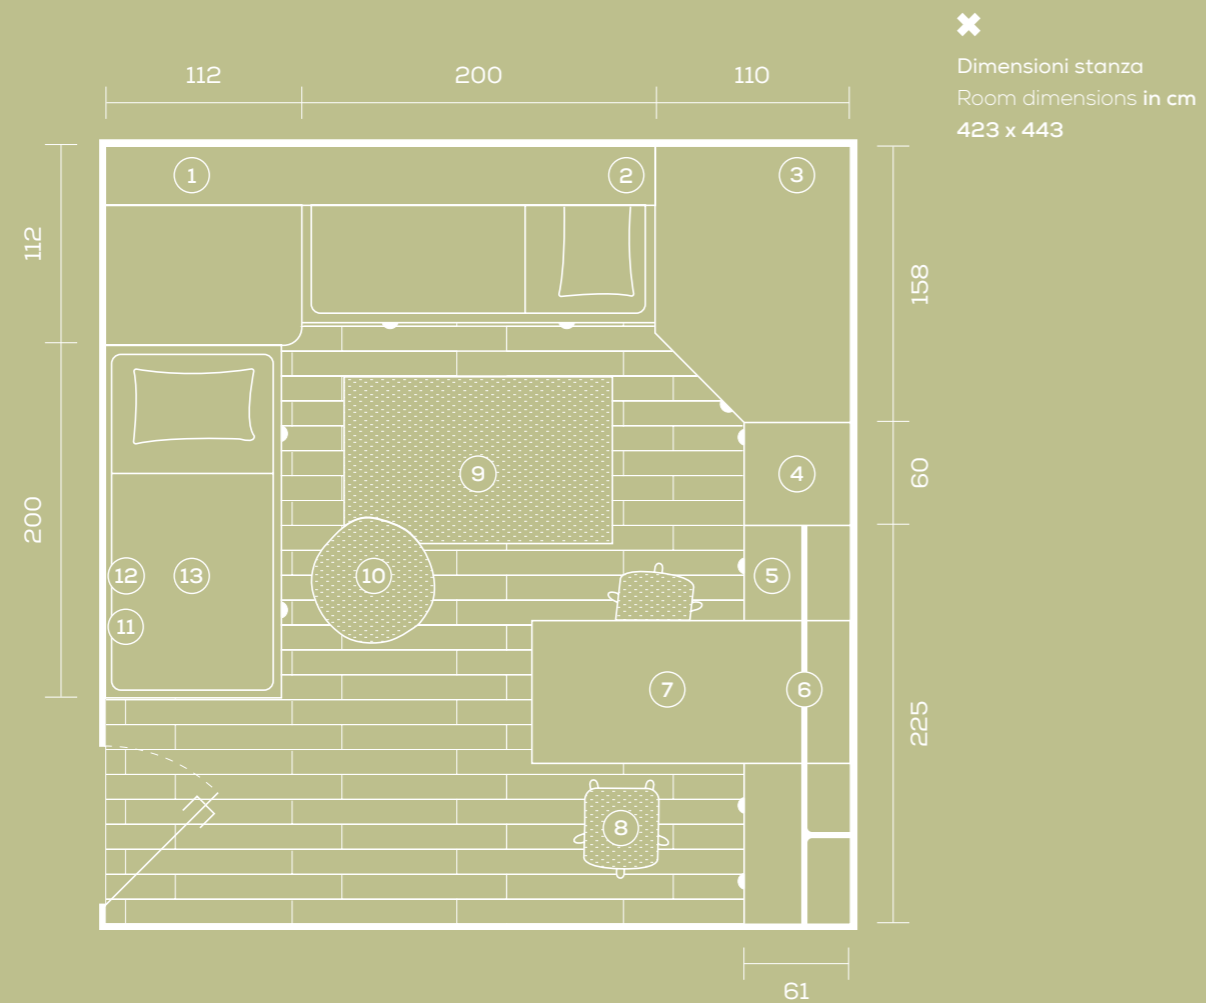

SPACE 4^x

1. libreria / bookcase **Holly**

2. carta da parati / wallpaper **Galaxy beige**

3. angolo spogliatoio / corner walk-in closet

4. armadio battente / hinged door wardrobe

5. basi contenitore / base storage units

6. palo con portaoggetti in feltro / rod with felt organizers **Loop**

7. scrittoio sagomato / shaped desk

8. sedie / chairs **Pod**

9. tappeto / rug **Felix**

10. pouf / floor cushion **Disco**

11. pannello / panel + sistema / system **Spider**

12. lavagna riscrivibile / rewritable whiteboard **Graphic**

13. letti / beds **Regoli**

Chi vive qui? Rachele e Nina.
Who lives here? Rachele and Nina.

pistacchio

luna

pino

mandorlo

legno naturale

Shock
T190

Braid
T225