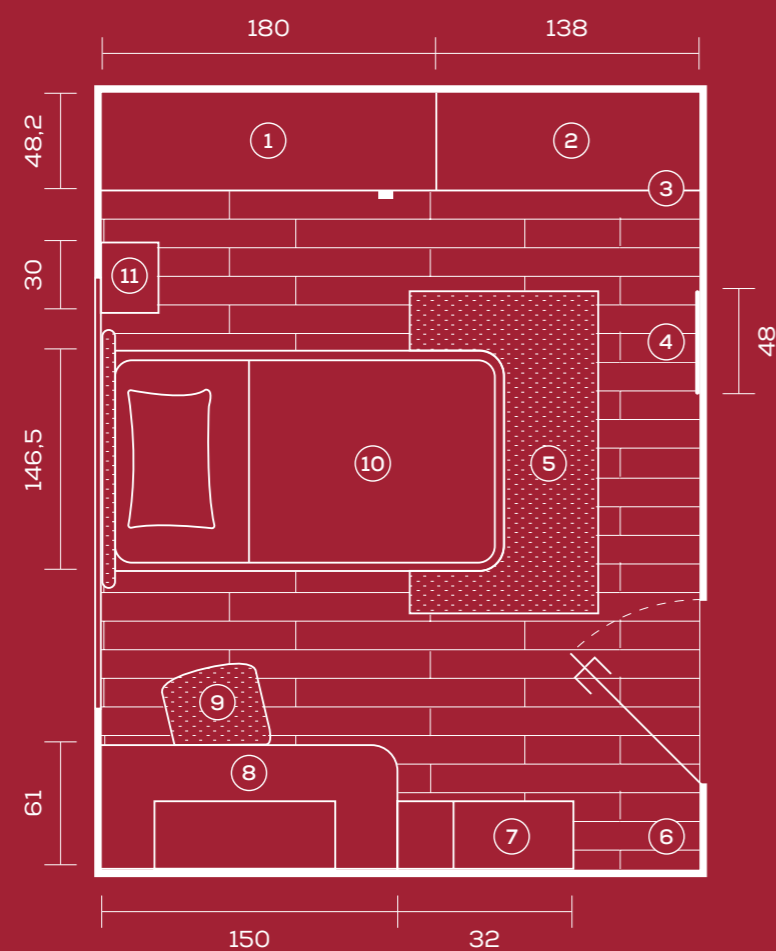

SPACE 5 ^x

^x
Dimensioni stanza
Room dimensions in cm
320 x 415

1. armadio battente / hinged door wardrobe Graphic	3. boiserie con mensole / wall panelling with shelves Wally	6. carta da parati / wallpaper Od	9. sedia / chair Tak
2. ponte battente / hinged door bridging unit	4. specchio / mirror Giro	7. casellari / wall units Luce	10. letto / bed Tube
	5. tappeto / rug Stars blue	8. scrivania sagomata / shaped desk	11. casellario / wall unit Tynn

mare

ciliegia

bianco

mandorlo

graphic

Sammy
T253

Braid
T231

Chi vive qui? Samuele.
Who lives here? Samuele.